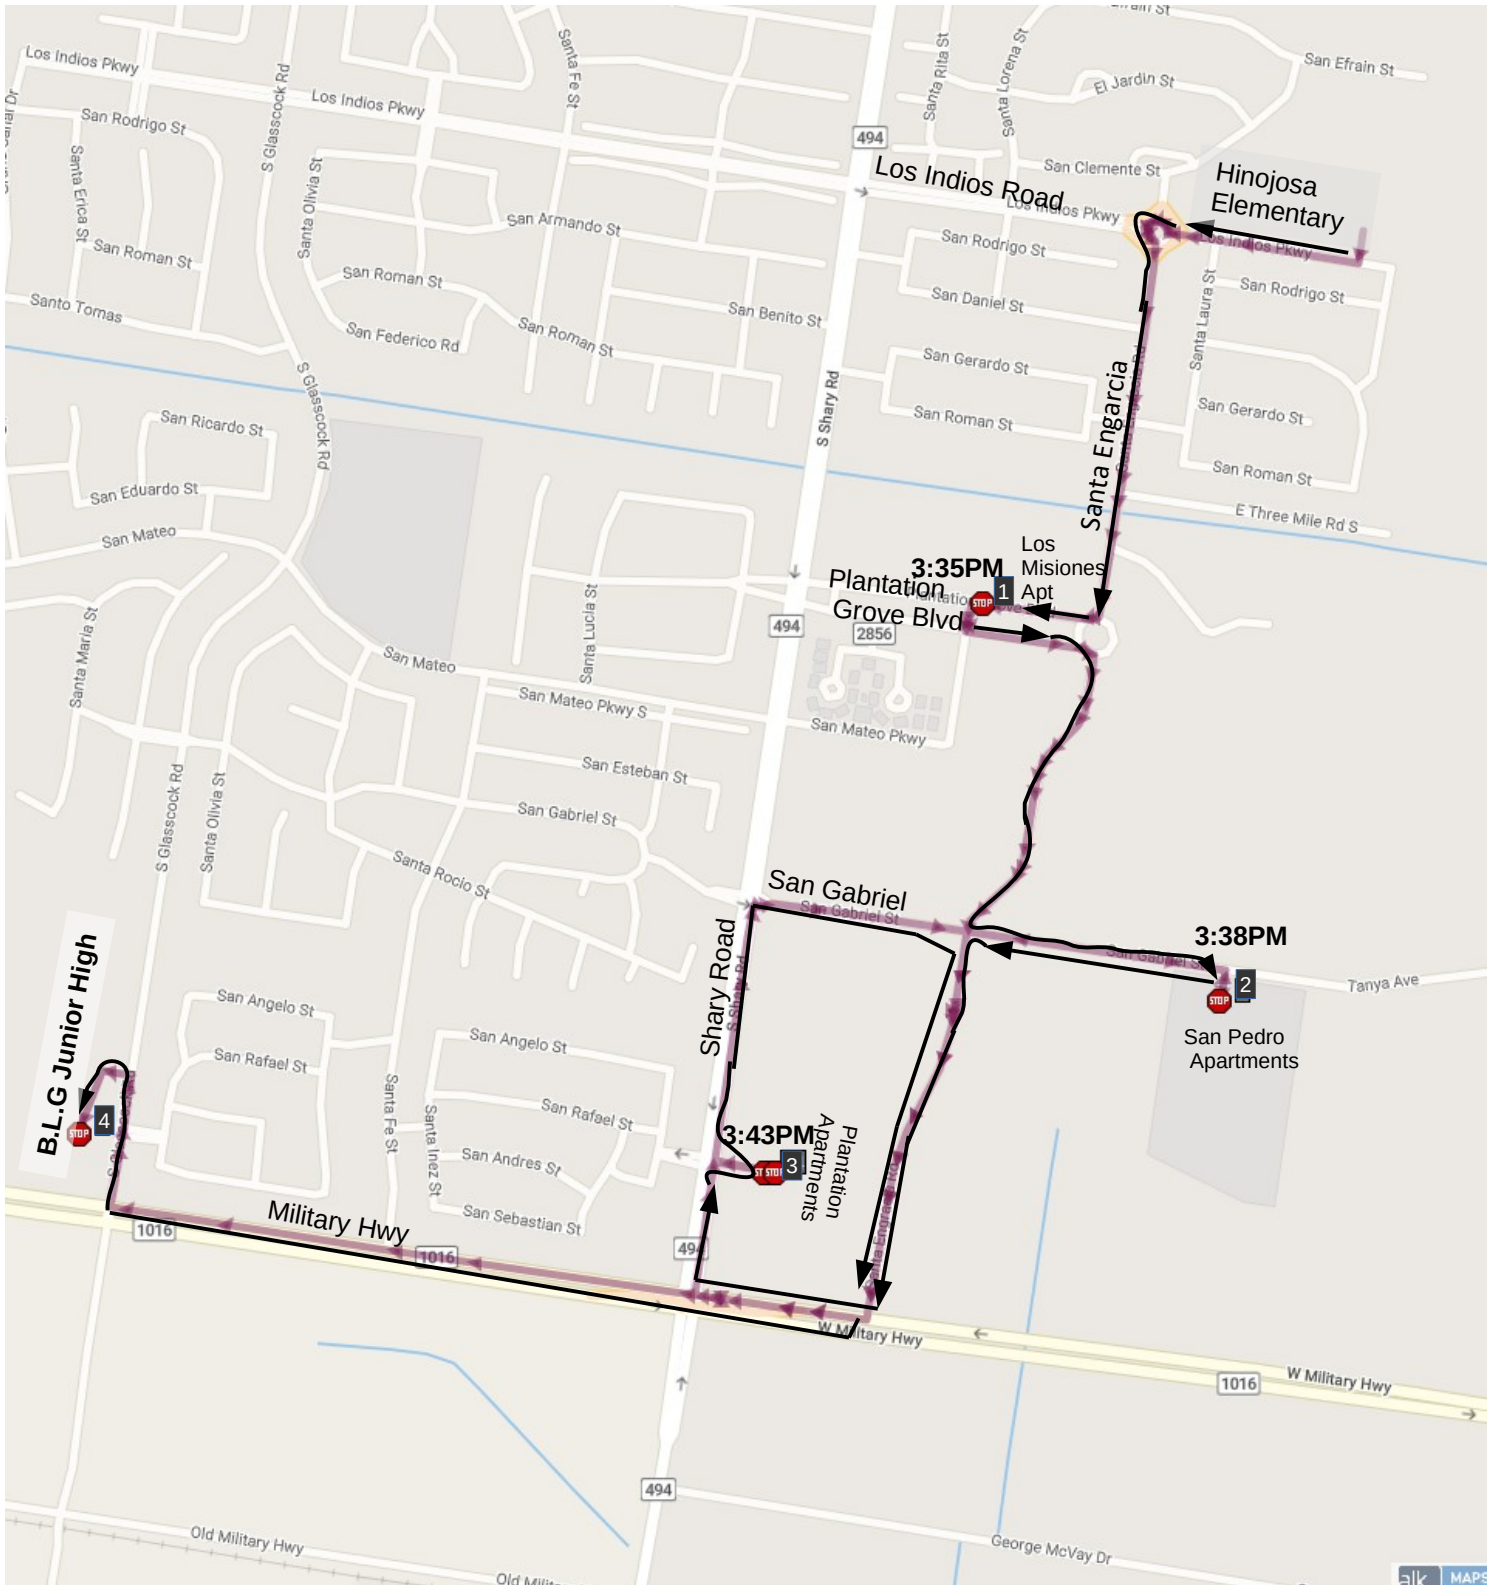

# BUS 30 PM 1st RUN Hinojosa Elementary

## 2019-2020

Last Up Dated On 1/8/20